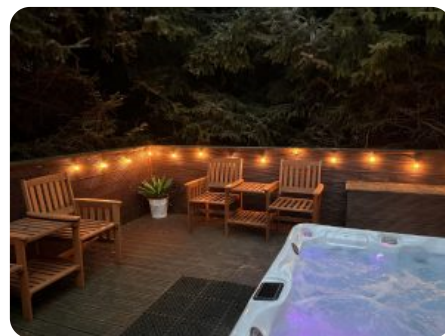

Griffon Lodge Holiday Home

Size 40 X 20 | Sleeps 6 | 2 Bathroom(s)

Features

- Secluded hot tub
- Flat screen TV with PlayStation games console
- Beautiful dining area
- Master bedroom very spacious with en-suite
- Gorgeous kitchen fully equipped
- Dressing area

What's Included

- Crazy Horse Saloon Bar & Grill
- New Play Area
- Woodland Walks
- Lakeside Walks
- Quiet & Peaceful Location
- Pet Friendly

Please contact us for more **model options**.

Available at:

Felmoor Park, Northumberland